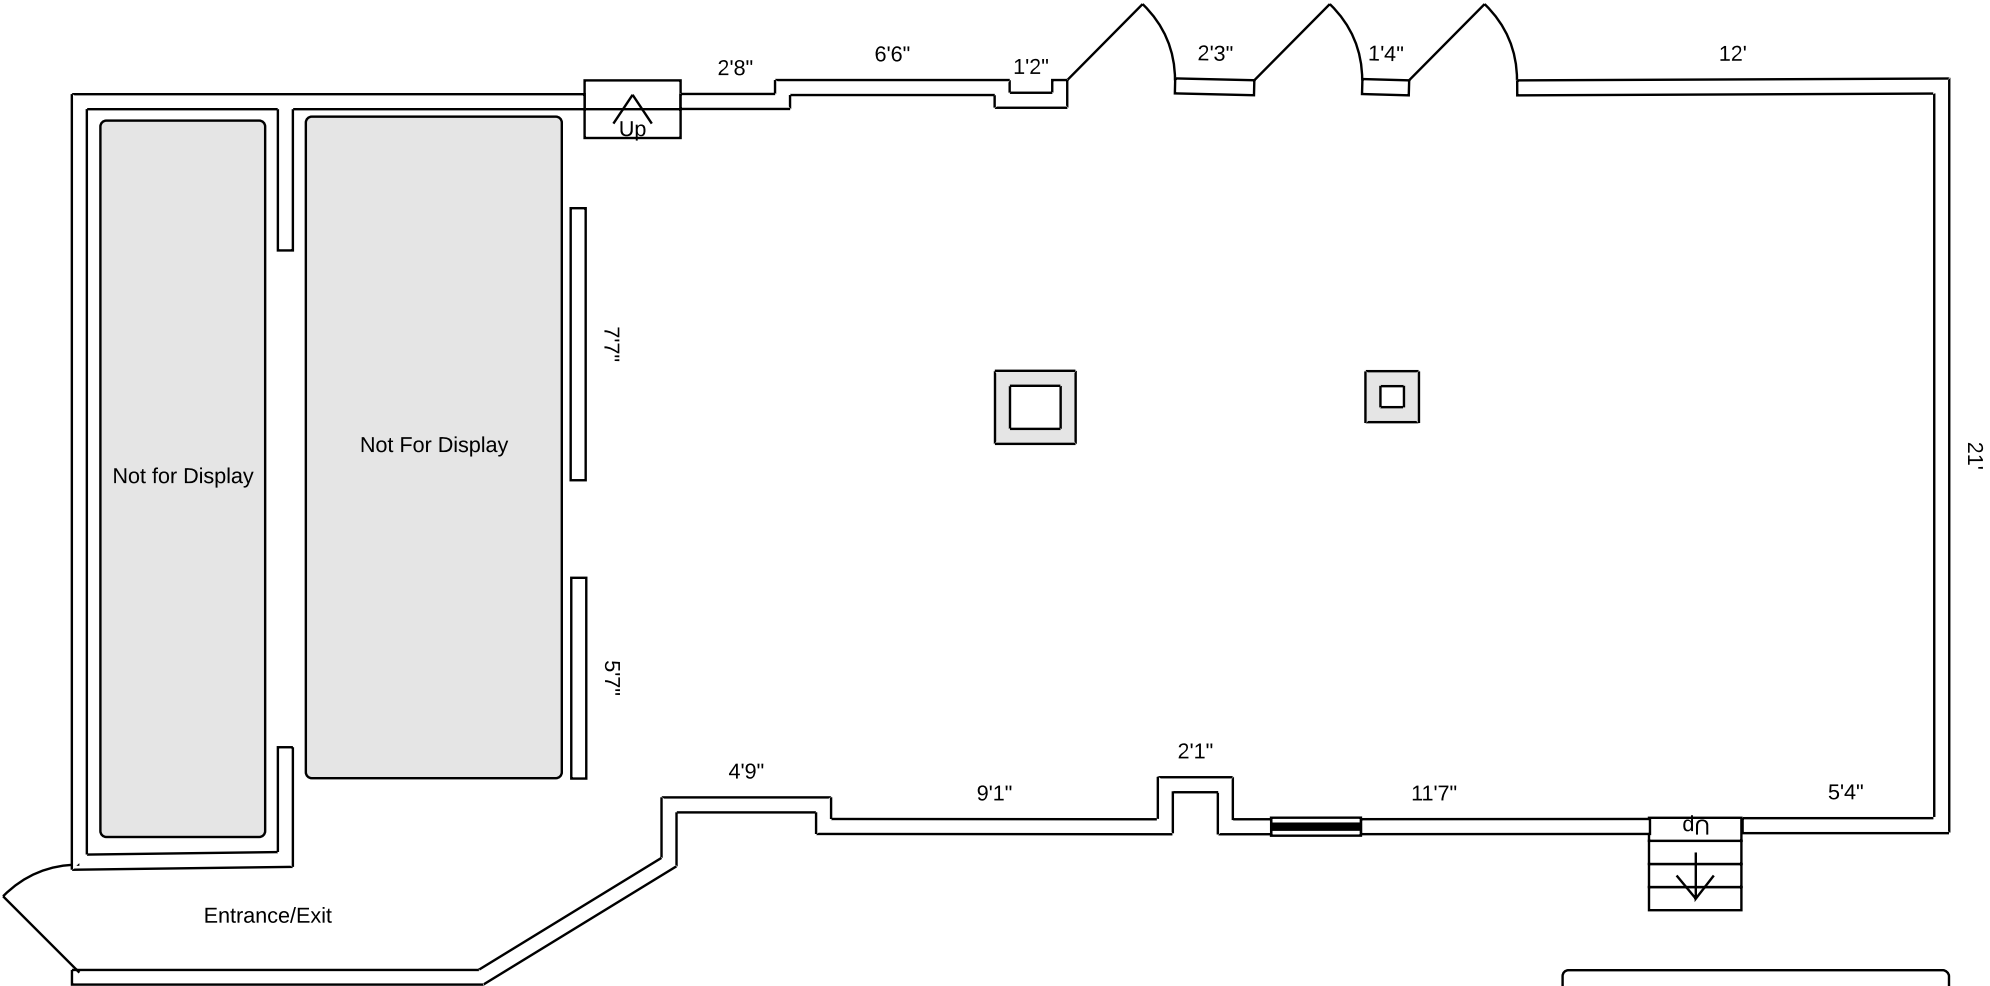

# GALLERY FLOORPLAN

ReachArts - 89 Burrill Street, Swampscott, MA

Ceiling Height: 94"  
All Measurements Are Approximate